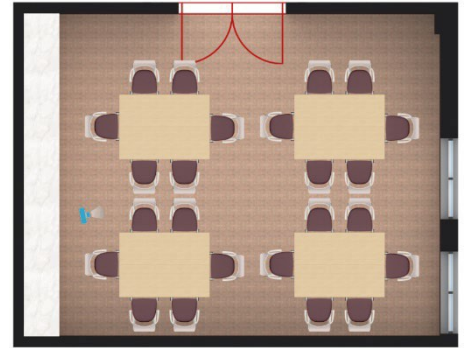

The Parrish Conference Room Setup Suggestions

U-Shape – capacity 12

Luncheon – capacity 24

Open Square – capacity 16

Conference – capacity 10

Workshop – capacity 16