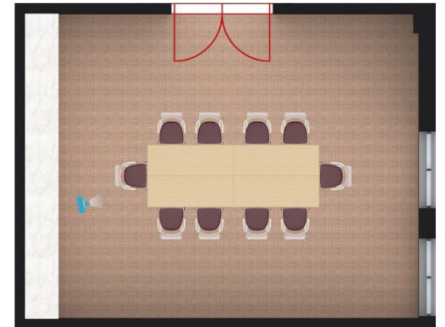

The Parrish Conference Room Setup Suggestions

U-Shape – capacity 12

Luncheon – capacity 24

Open Square – capacity 16

Conference – capacity 10

Workshop – capacity 16