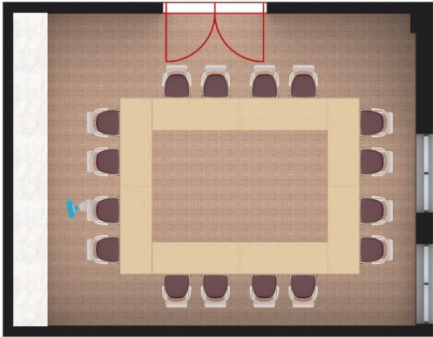

The Parrish Conference Room Setup Suggestions

U-Shape – capacity 12

Luncheon – capacity 24

Open Square – capacity 16

Conference – capacity 10

Workshop – capacity 16