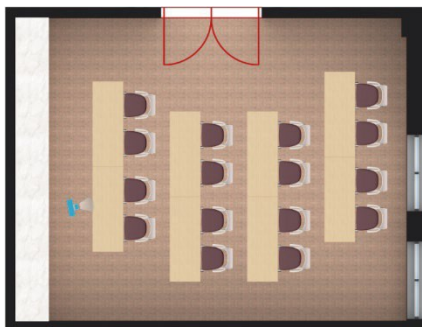

The Parrish Conference Room Setup Suggestions

U-Shape – capacity 12

Luncheon – capacity 24

Open Square – capacity 16

Conference – capacity 10

Workshop – capacity 16