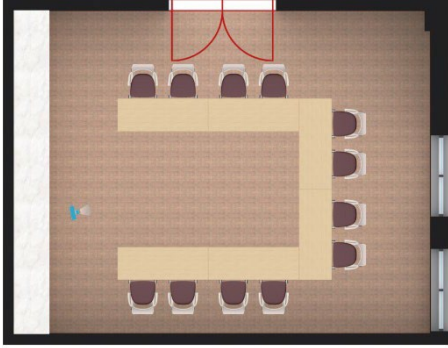

The Parrish Conference Room Setup Suggestions

U-Shape – capacity 12

Luncheon – capacity 24

Open Square – capacity 16

Conference – capacity 10

Workshop – capacity 16